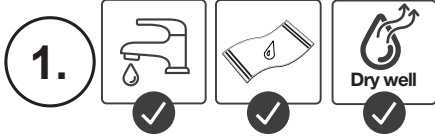

gorenje

Life Simplified

CHOPPER
S 501GBK

1. Motor unit

2. Bowl cover

3. Blade

4. Bowl

5. Bowl mat