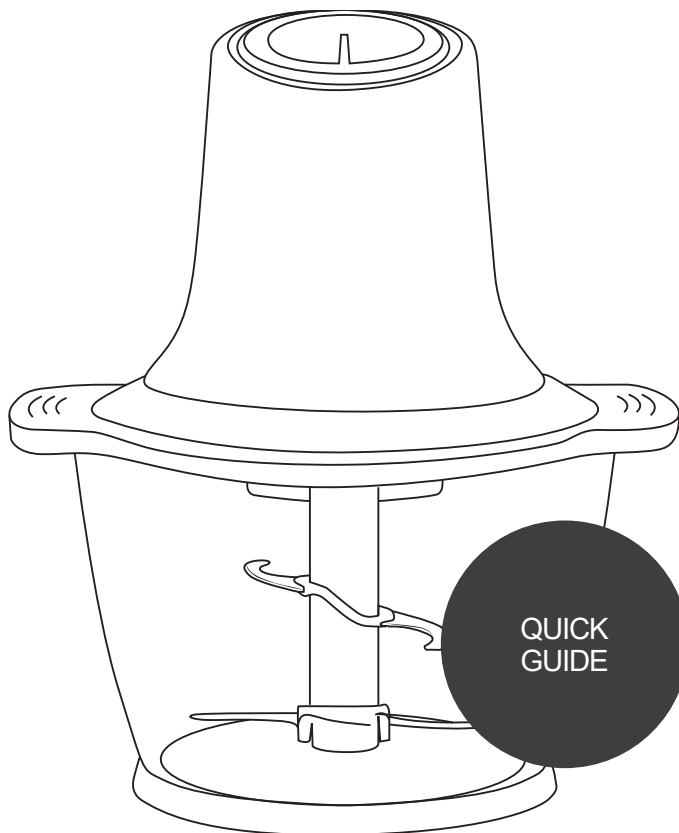

gorenje

Life Simplified

CHOPPER
S 501GBK

1. Motor unit

2. Bowl cover

3. Blade

4. Bowl

5. Bowl mat