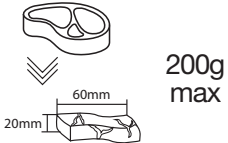

5.

6.

PULSE
PRESS / STOP

20 sec ON

1 min OFF

30 sec ON

1 min OFF

20 sec ON