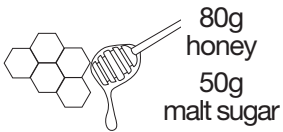

5 sec ON

2 min OFF