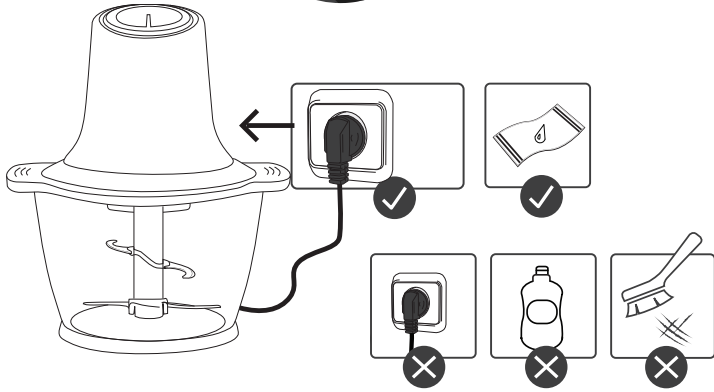

1 min OFF

5 sec ON

2 min OFF

10 sec ON

1 min OFF

20 sec ON

1 min OFF

gorenje
Life Simplified