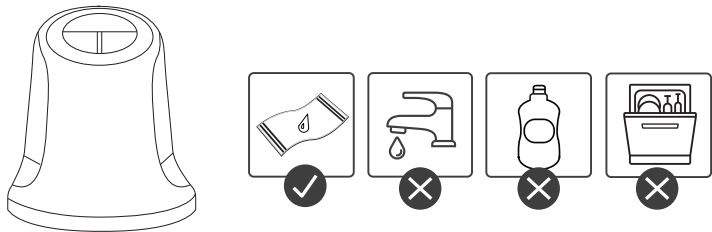

1 min OFF

5 sec ON

2 min OFF

10 sec ON

1 min OFF

20 sec ON

1 min OFF

gorenje
Life Simplified