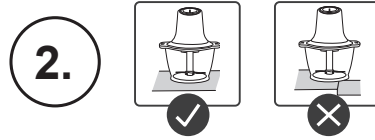

gorenje

Life Simplified

CHOPPER
S 501GBK

1. Motor unit

2. Bowl cover

3. Blade

4. Bowl

5. Bowl mat