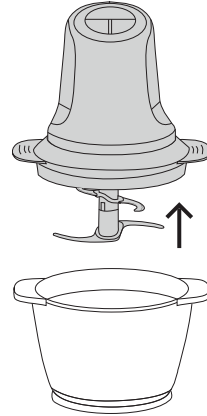

gorenje

Life Simplified

CHOPPER
S 501GBK

1. Motor unit

2. Bowl cover

3. Blade

4. Bowl

5. Bowl mat