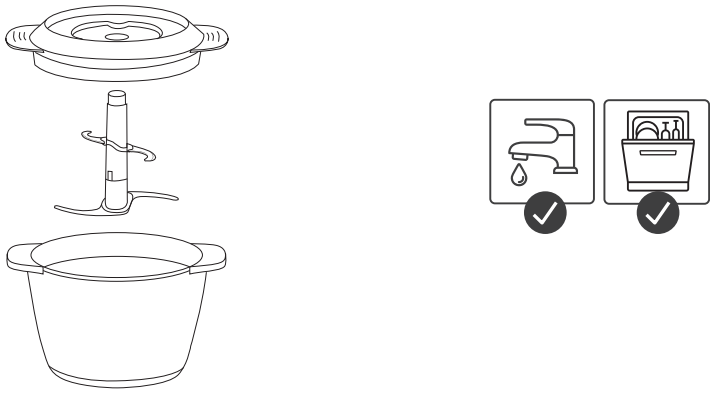

1 min OFF

5 sec ON

2 min OFF

10 sec ON

1 min OFF

20 sec ON

1 min OFF

gorenje
Life Simplified