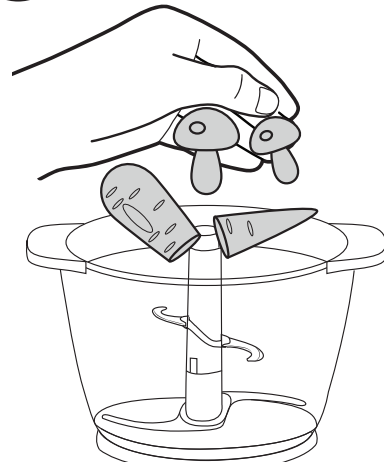

gorenje

Life Simplified

CHOPPER
S 501GBK

1. Motor unit

2. Bowl cover

3. Blade

4. Bowl

5. Bowl mat