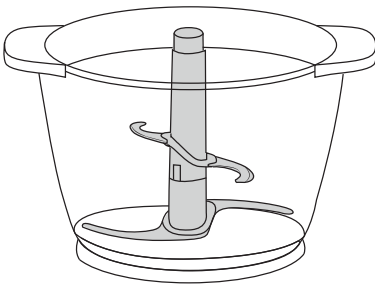

gorenje

Life Simplified

CHOPPER
S 501GBK

1. Motor unit

2. Bowl cover

3. Blade

4. Bowl

5. Bowl mat