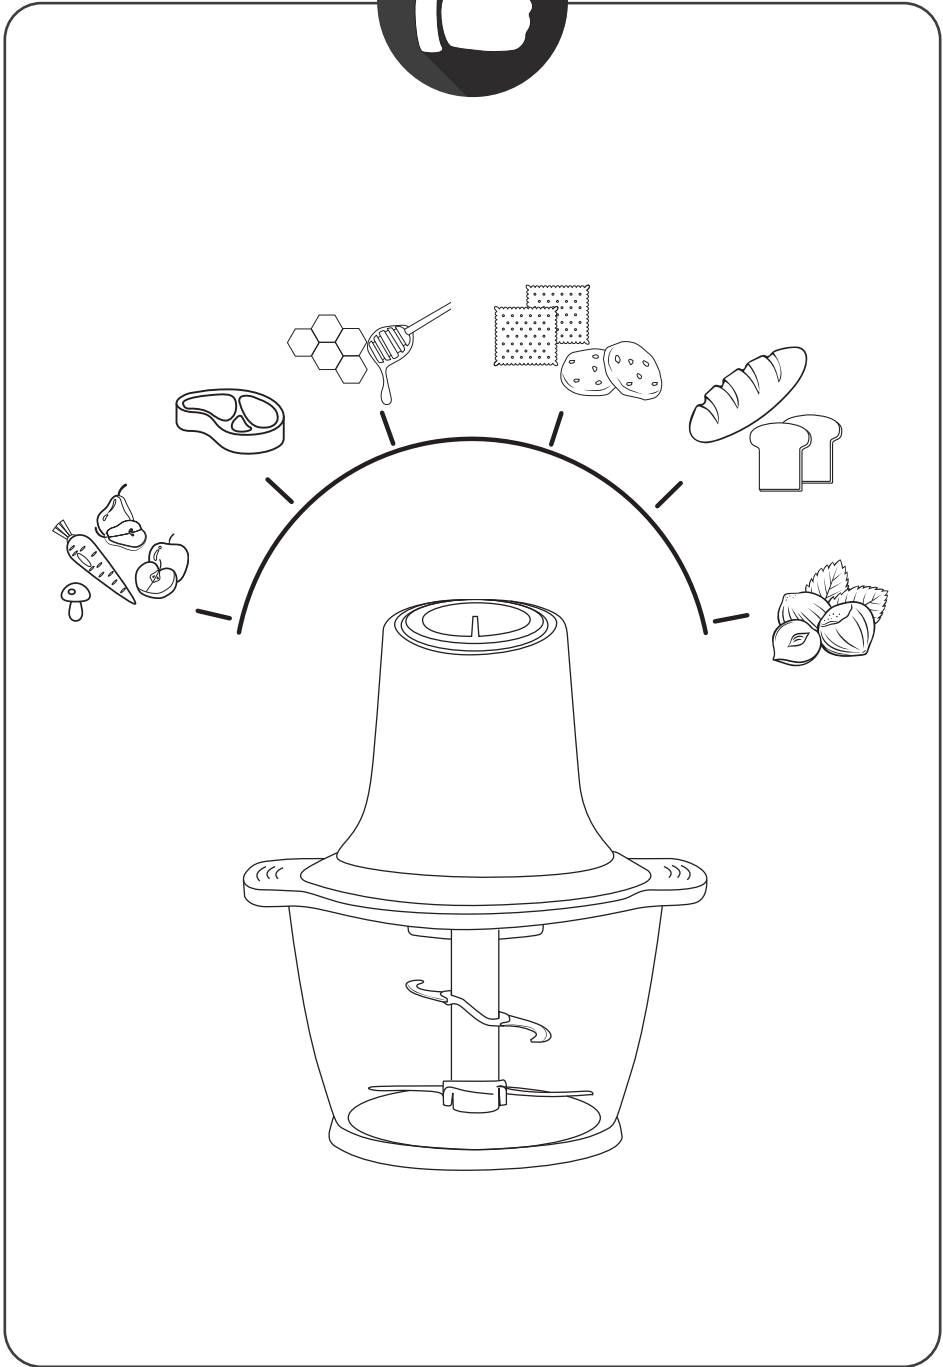

gorenje

Life Simplified

CHOPPER
S 501GBK

1. Motor unit

2. Bowl cover

3. Blade

4. Bowl

5. Bowl mat