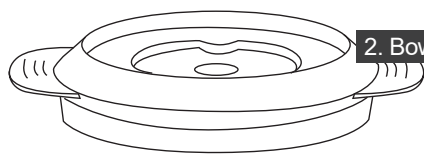

gorenje

Life Simplified

CHOPPER
S 501GBK

1. Motor unit

2. Bowl cover

3. Blade

4. Bowl

5. Bowl mat