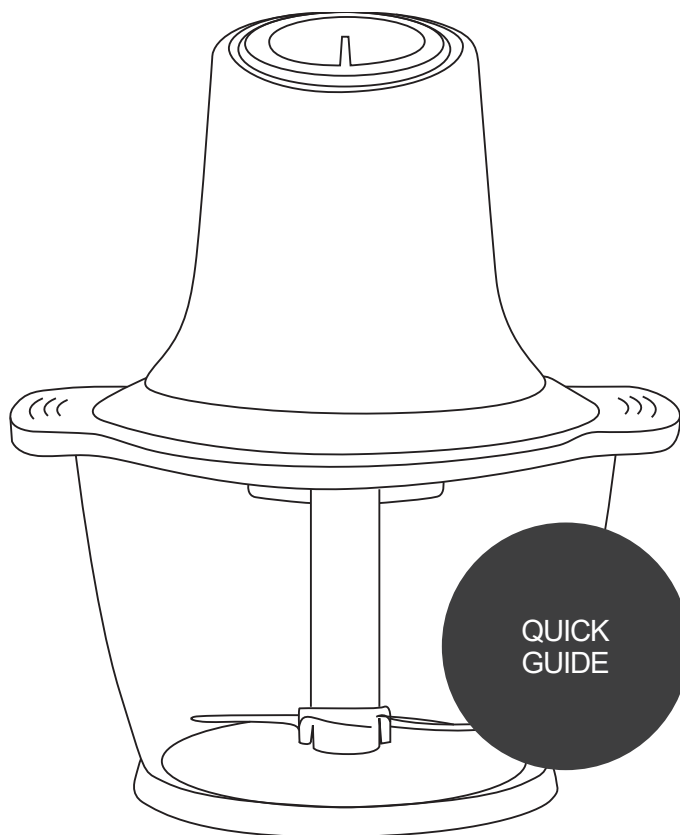

gorenje

Life Simplified

CHOPPER
S 501GW

1. Motor unit

2. Bowl cover

3. Blade

4. Bowl

5. Bowl mat