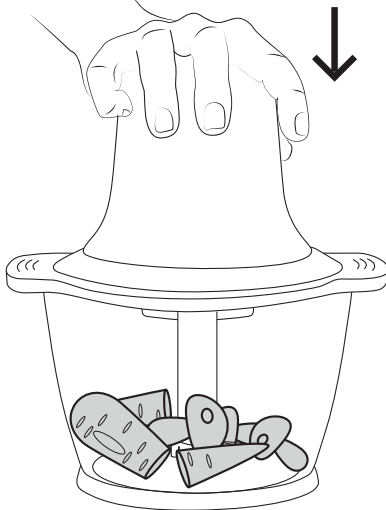

PULSE
PRESS / STOP