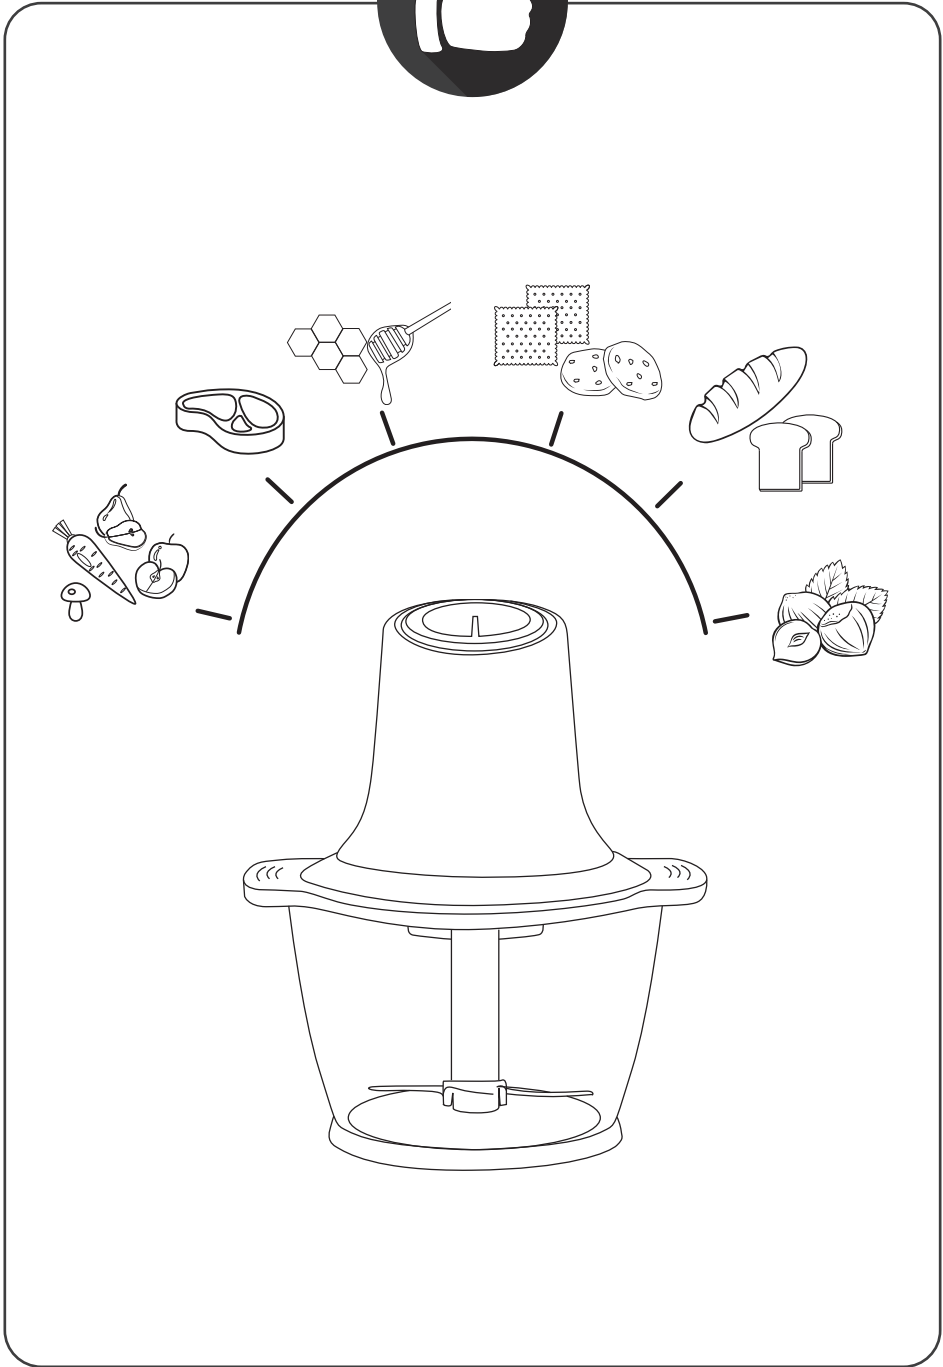

gorenje

Life Simplified

CHOPPER
S 501GW

1. Motor unit

2. Bowl cover

3. Blade

4. Bowl

5. Bowl mat