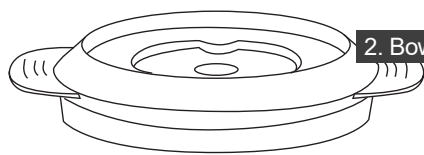

gorenje

Life Simplified

CHOPPER
S 501GW

1. Motor unit

2. Bowl cover

3. Blade

4. Bowl

5. Bowl mat