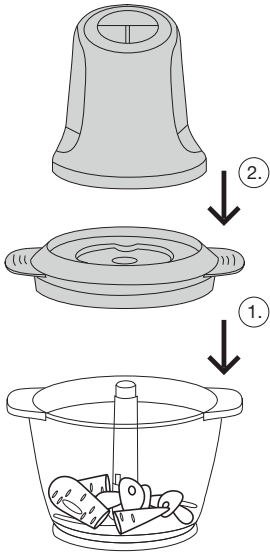

gorenje

Life Simplified

CHOPPER
S 501GW

1. Motor unit

2. Bowl cover

3. Blade

4. Bowl

5. Bowl mat

- 1.

- 2.

- 3.

- 4.

5.

6.

PULSE
PRESS / STOP

20 sec ON