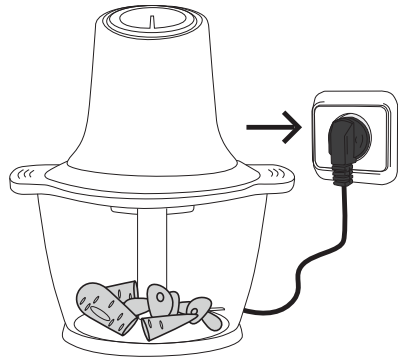

gorenje

Life Simplified

CHOPPER
S 501GW

1. Motor unit

2. Bowl cover

3. Blade

4. Bowl

5. Bowl mat

- 1.

- 2.

- 3.

- 4.

5.

6.

PULSE
PRESS / STOP

20 sec ON